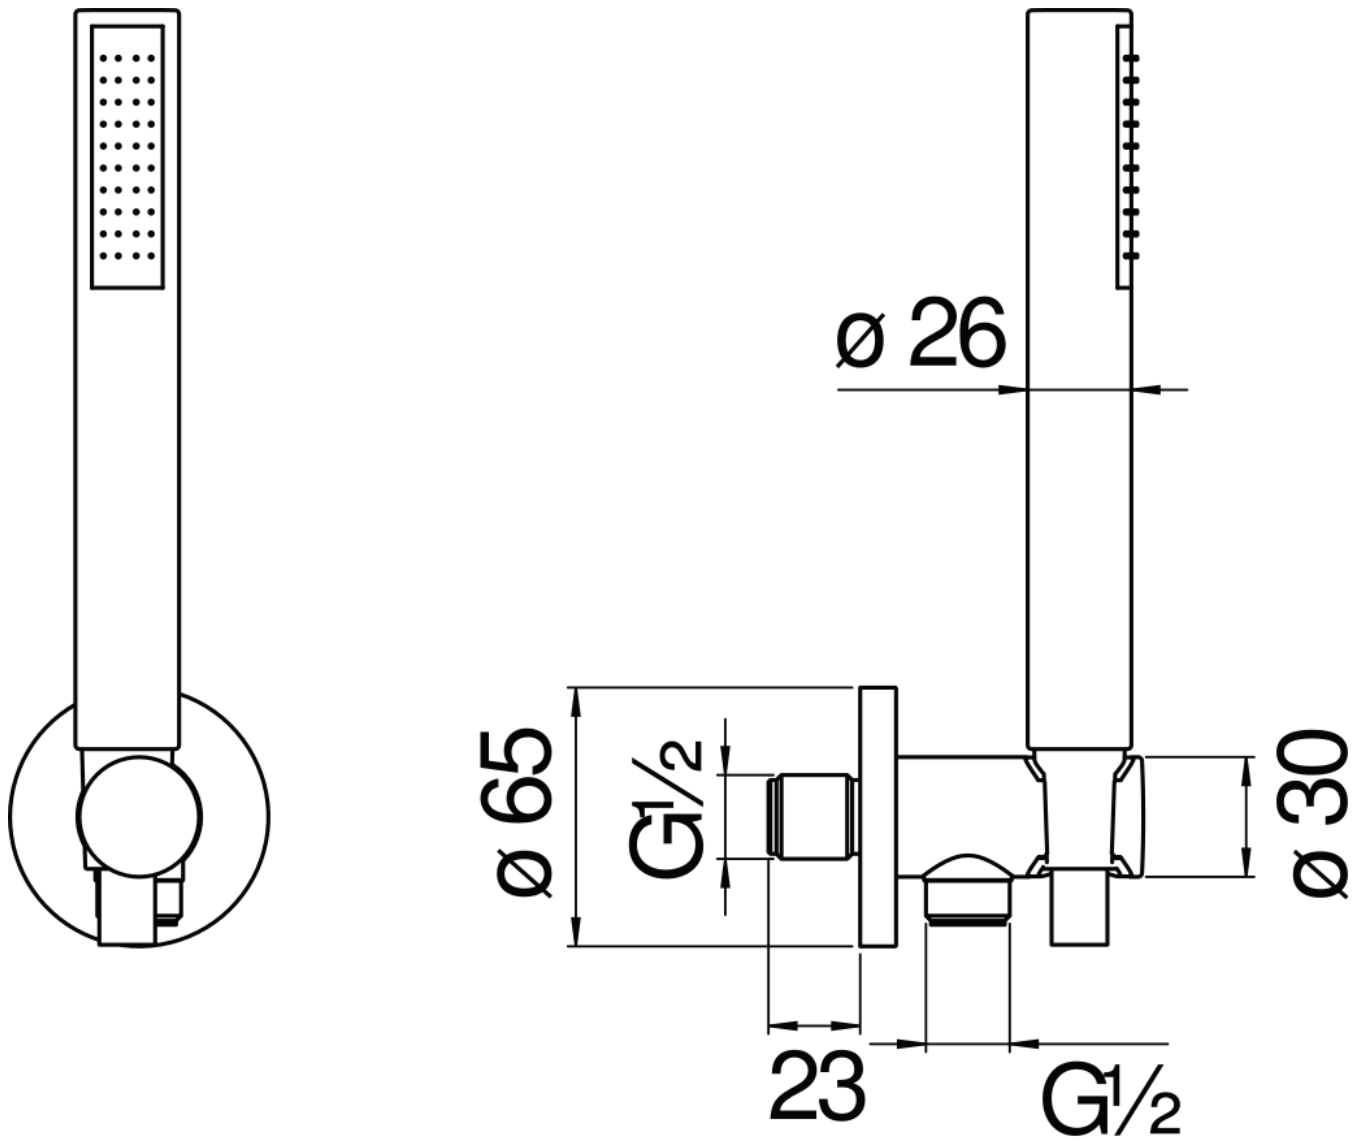

SPECIFICATIONS

Shower set with 1/2" water connection

Velvet black

Teflon coated fixed hand shower support

Single jet hand shower and 150 cm hose

Packaging: 24 x 25 x 8 cm / 0,0048 m³ / 0,8 kg

FLOW RATE DIAGRAM: HOT/COLD WATER

— Hand shower