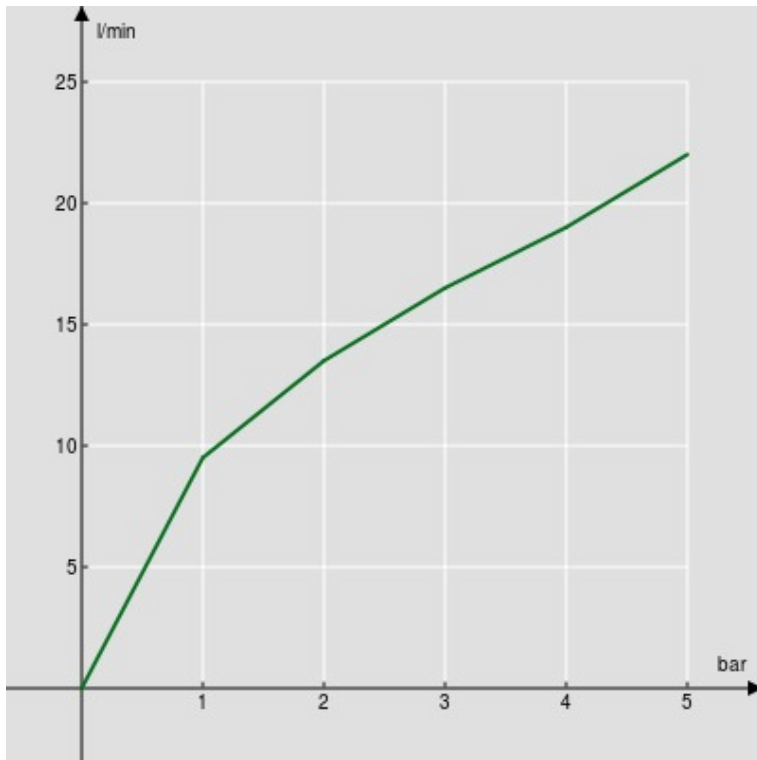

SPECIFICATIONS

Shower set with 1/2" water connection

Velvet black

Teflon coated fixed hand shower support

Single jet hand shower and 150 cm hose

Packaging: 24 x 25 x 8 cm / 0,0048 m³ / 0,8 kg

FLOW RATE DIAGRAM: HOT/COLD WATER